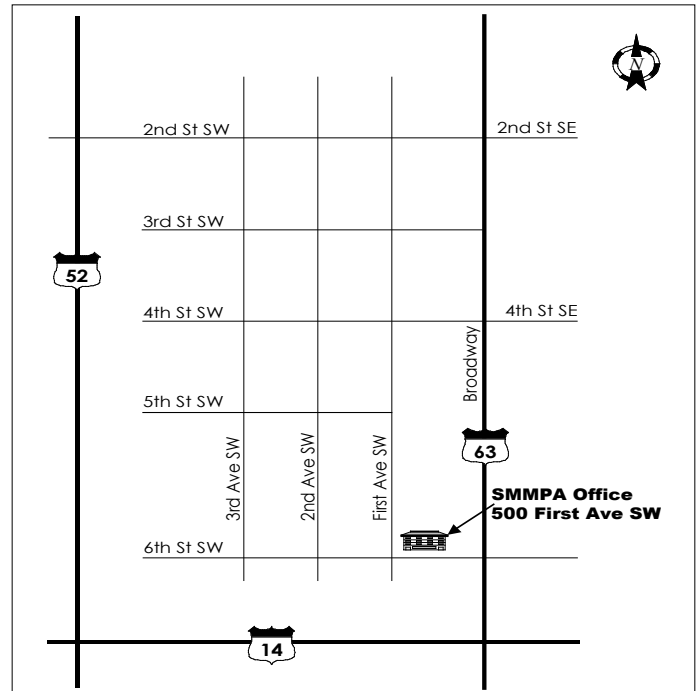

Getting To SMMPA

Immediate Area Directions

SMMPA is located at 500 First Avenue SW in Rochester, Minnesota.

Our office is open from 8:00am to 4:30pm Monday through Friday.

Parking is available on the north and south sides of the building.

507.285.0478 *tel*
507.292.6414 *fax*

SE Minnesota Area Directions

From North: Take Hwy 52 S to the 2nd St SW exit. Turn left at the ramp. Continue east on 2nd St SW until reaching First Ave SW. Turn right and SMMPA will be a few blocks down on your left.

From South: Take Hwy 63 (Broadway) N to 6th St SW. Turn left and continue west on 6th St SW until reaching First Ave SW. Turn right and SMMPA will be the first building on your right.

From East: Take I-90 W to Hwy 52. Take Hwy 52 N to Hwy 63 (Broadway). Take Hwy 63 N to 6th St SW. Turn left and continue west on 6th St SW until reaching First Ave SW. Turn right and SMMPA will be the first building on your right.

From West: Take Hwy 14 E to Hwy 52. Take Hwy 52 S to the 2nd St SW exit. Turn left at the ramp. Continue east on 2nd St SW until reaching First Ave SW. Turn right and SMMPA will be a few blocks down on your left.